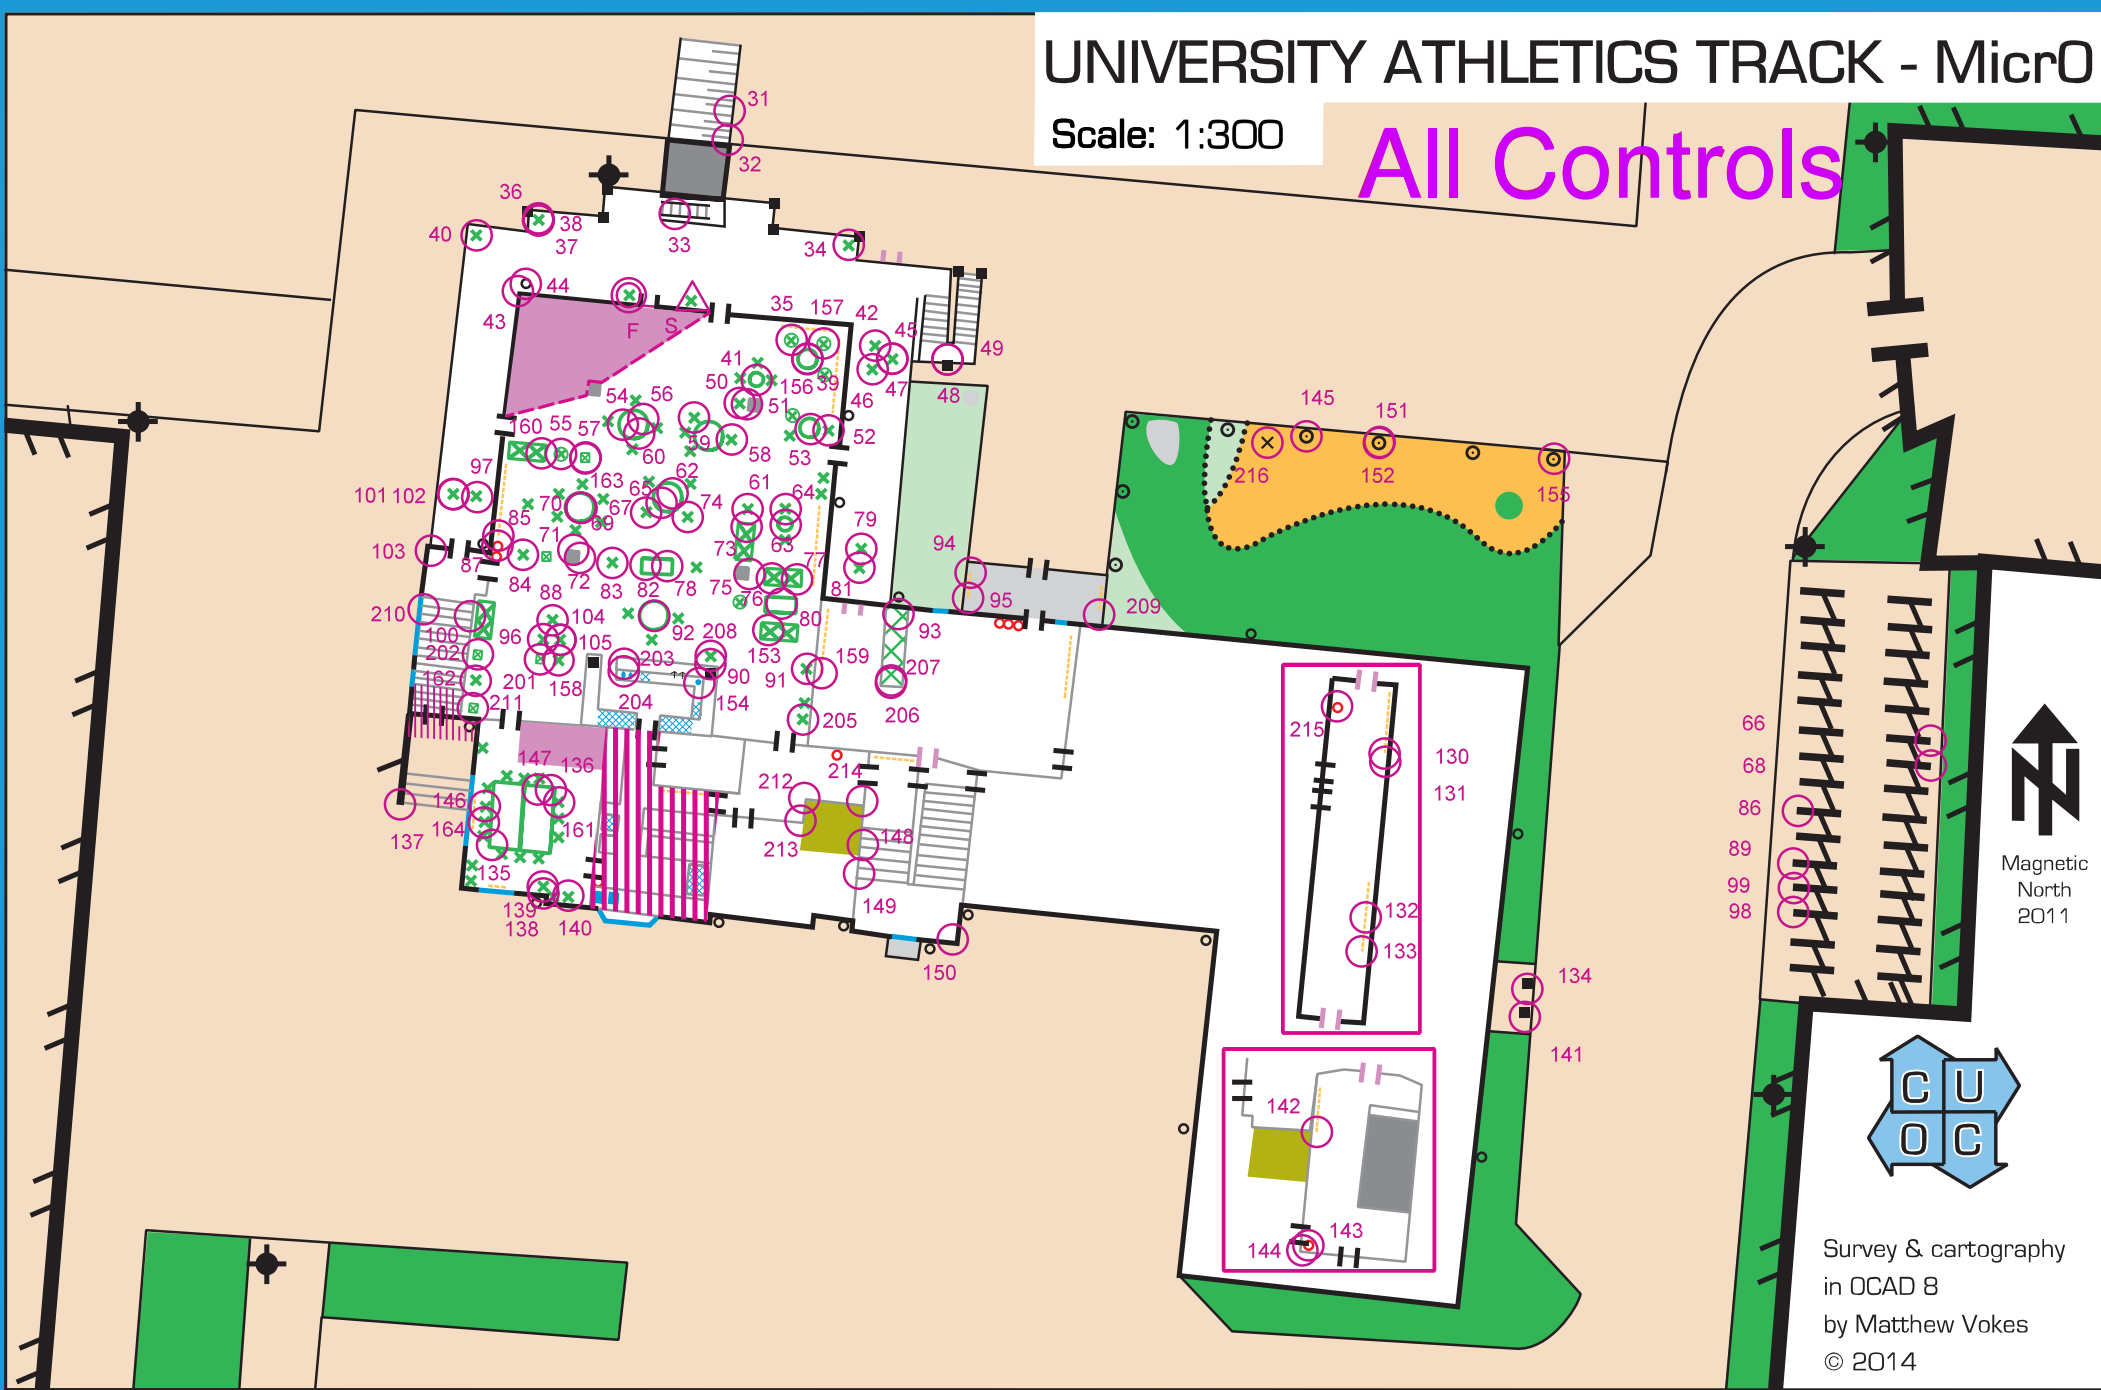

UNIVERSITY ATHLETICS TRACK - MicroO

Scale: 1:300

All Controls

Indoor MicroO 2014	
▷ S	Chair
31	Middle Step, eastern end
32	Upper Step, eastern end
33	Middle Step, southern end
34	Chair
35	Sofa
36	Balcony, beneath
37	Chair, beneath
38	Chair
39	Table, on top
40	Chair, beneath
41	High table
42	Northern Chair
43	Building, north western outside corner
44	Drainpipe
45	Chair
46	Southern Chair, beneath
47	Chair, beneath
48	Balcony, beneath
49	Balcony, on top, south side
50	Chair
51	Pillar, west side
52	Chair
53	Table, on top
54	Table, west side
55	Sofa

56	Table, north east side
57	Stool, on top
58	Chair
59	Chair
60	Table, south east side
61	Chair
62	Table, north eastern side
63	High Chair
64	High table
65	Table, south west side
66	Middle Bike Rack, eastern end
67	Chair
68	Middle Bike Rack, eastern end
69	Table, on top
70	Table, beneath
71	Pillar, northern side
72	Pillar, eastern side
73	Sofa, northern part
74	Chair
75	Pillar, eastern side
76	Sofa, western part
77	Sofa, eastern part
78	Table, east side
79	Northern Chair
80	Table, on top
81	Southern Chair
82	Table, west side

161	Chair
162	Chair
163	Stool, southern foot
164	Middle Chair
201	Stool
202	Stool
203	Bar, on top
204	Western sink, north side
205	Southern Chair
206	Bench, beneath
207	Bench, southern end
208	Chair
209	Radiator, southern end
210	Middle step, western end
211	Stool
212	Wall, north west corner
213	Wall, south east inside corner
214	Wall, south east inside corner
215	Fire Extinguisher
216	CUOC Flag Pole
○◁ ▷◎	