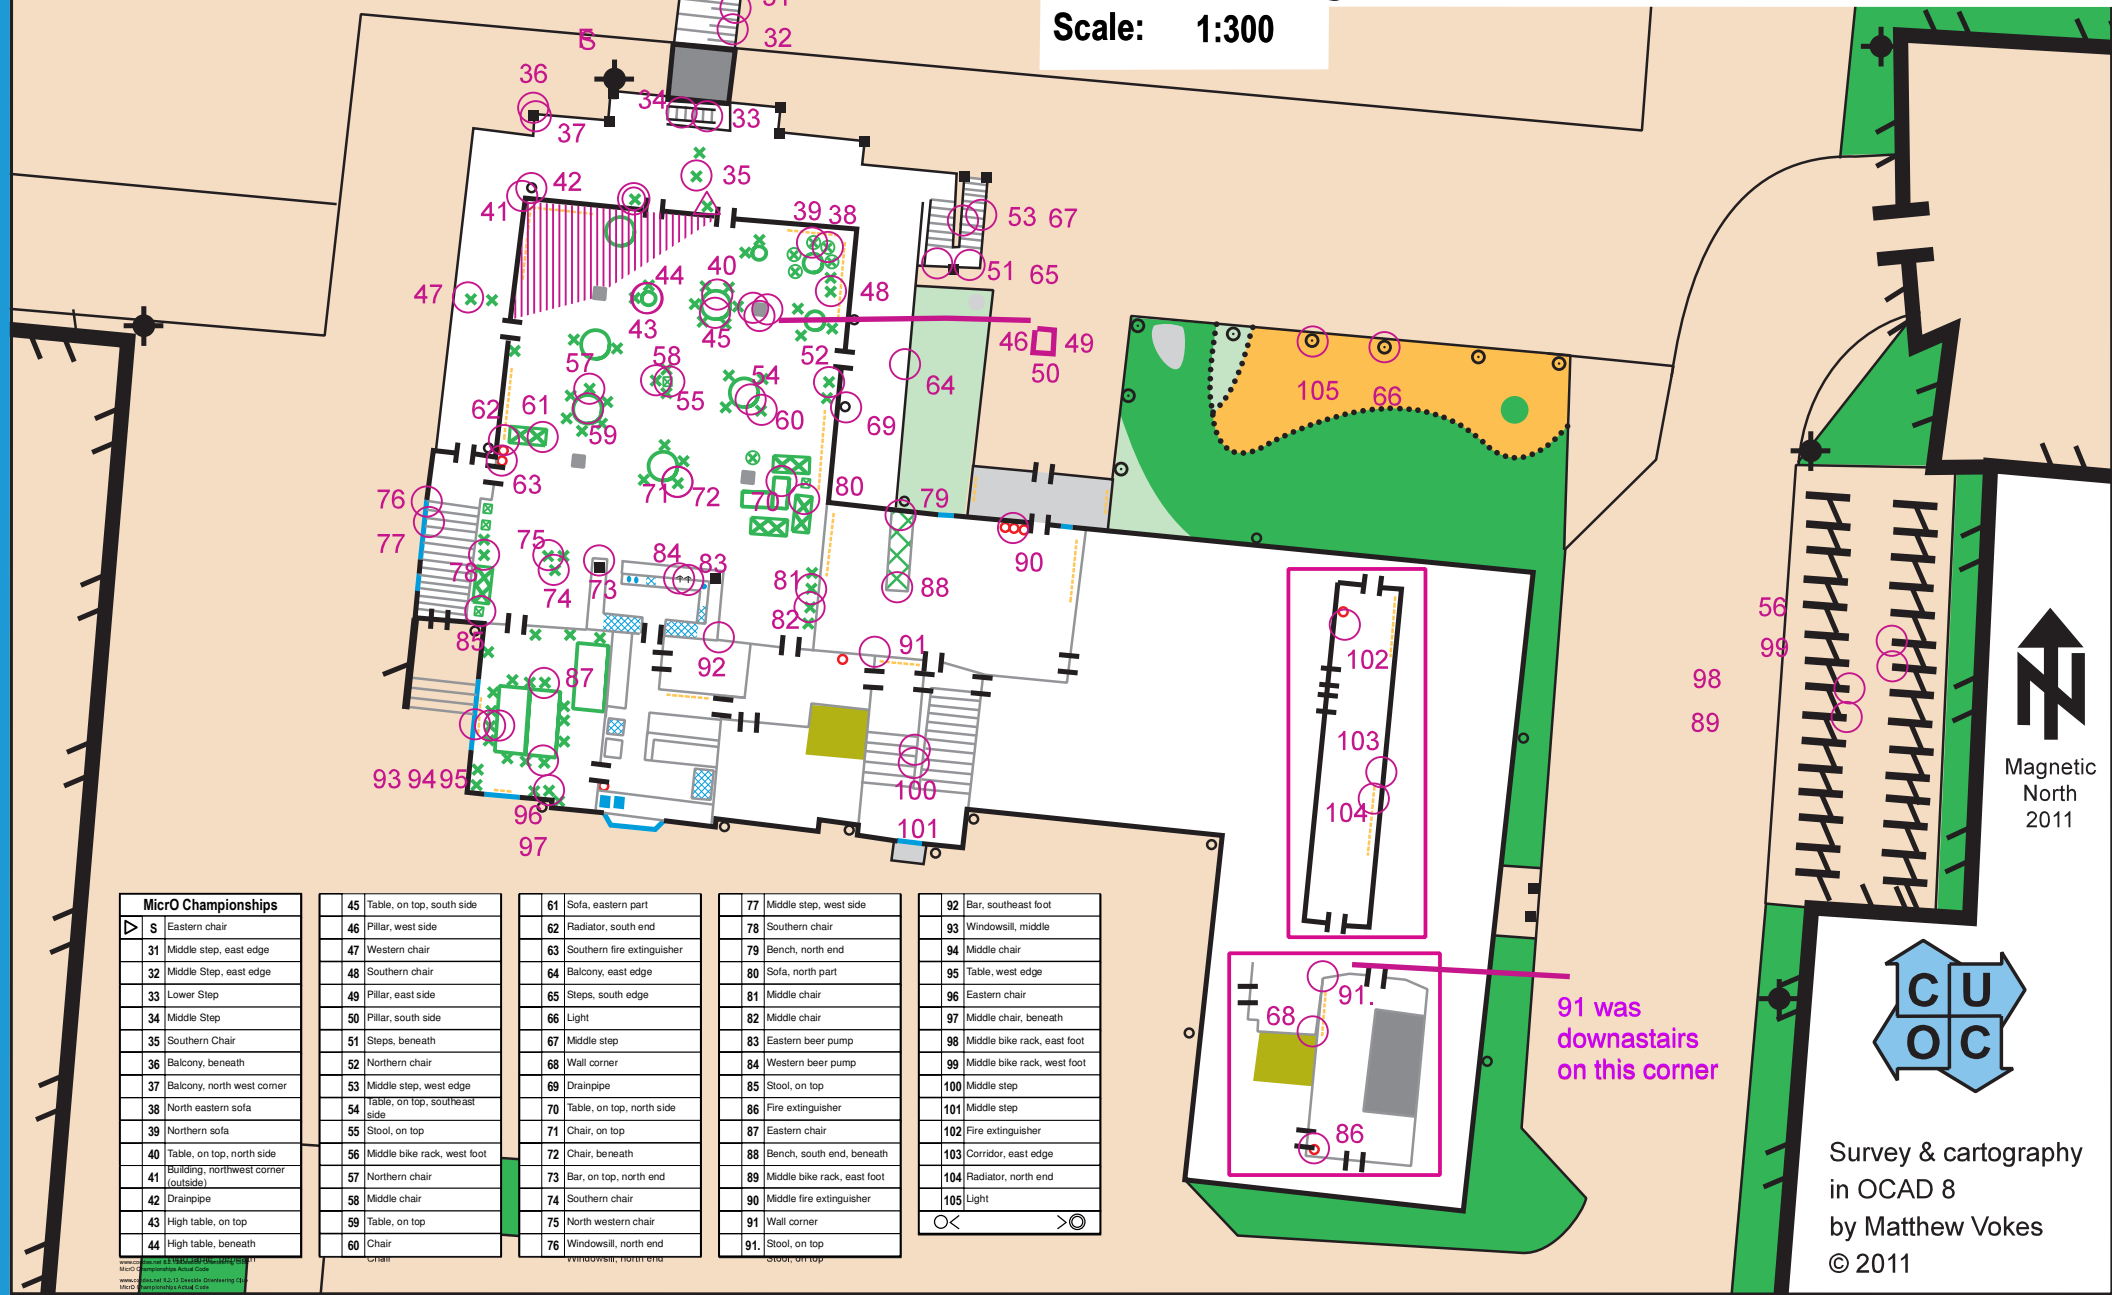

All Controls

University Athletics Track - Micro

Scale: 1:300

Micro Championships					
▷ S	Eastern chair	45	Table, on top, south side	61	Sofa, eastern part
31	Middle step, east edge	46	Pillar, west side	62	Radiator, south end
32	Middle Step, east edge	47	Western chair	63	Southern fire extinguisher
33	Lower Step	48	Southern chair	64	Balcony, east edge
34	Middle Step	49	Pillar, east side	65	Steps, south edge
35	Southern Chair	50	Pillar, south side	66	Light
36	Balcony, beneath	51	Steps, beneath	67	Middle step
37	Balcony, north west corner	52	Northern chair	68	Wall corner
38	North eastern sofa	53	Middle step, west edge	69	Drainpipe
39	Northern sofa	54	Table, on top, southeast side	70	Table, on top, north side
40	Table, on top, north side	55	Stool, on top	71	Chair, on top
41	Building, northwest corner (outside)	56	Middle bike rack, west foot	72	Chair, beneath
42	Drainpipe	57	Northern chair	73	Bar, on top, north end
43	High table, on top	58	Middle chair	74	Southern chair
44	High table, beneath	59	Table, on top	75	North western chair
		60	Chair	76	Windowsill, north end
				77	Middle step, west side
				78	Southern chair
				79	Bench, north end
				80	Sofa, north part
				81	Middle chair
				82	Middle chair
				83	Eastern beer pump
				84	Western beer pump
				85	Stool, on top
				86	Fire extinguisher
				87	Eastern chair
				88	Bench, south end, beneath
				89	Middle bike rack, east foot
				90	Middle fire extinguisher
				91	Wall corner
				91	Stool, on top
				92	Bar, southeast foot
				93	Windowsill, middle
				94	Middle chair
				95	Table, west edge
				96	Eastern chair
				97	Middle chair, beneath
				98	Middle bike rack, east foot
				99	Middle bike rack, west foot
				100	Middle step
				101	Middle step
				102	Fire extinguisher
				103	Corridor, east edge
				104	Radiator, north end
				105	Light

Survey & cartography
in OCAD 8
by Matthew Vokes
© 2011

91 was
downstairs
on this corner