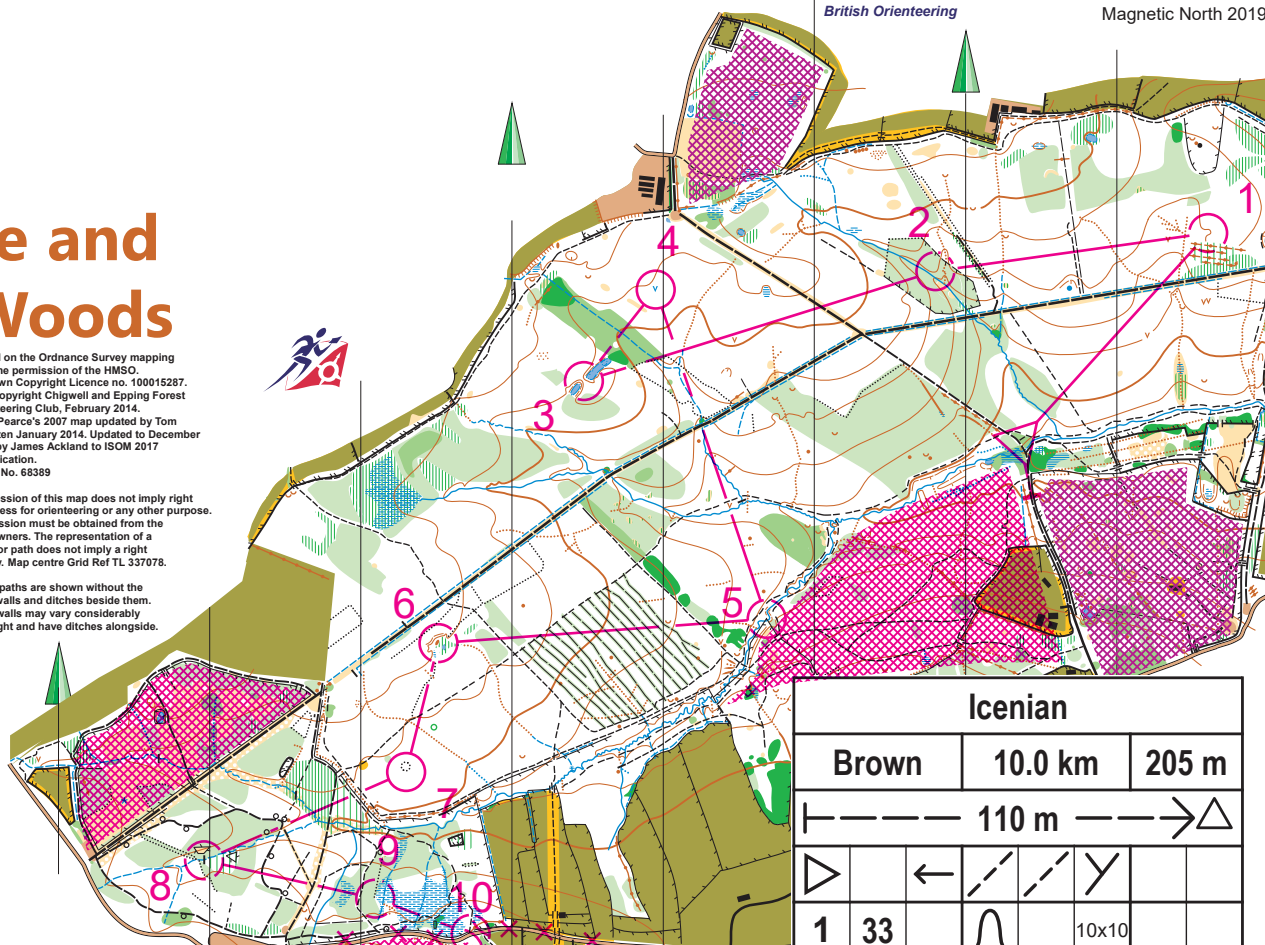

Broxbourne and Wormley Woods

Scale 1:15000
Contour Interval 5m

- Forest - fast run
- Forest - slow run
- Forest - walk
- Forest - fight
- Light undergrowth
- Undergrowth - walk
- Rough open land
- Open land
- Scattered trees
- Out of bounds
- Distinct vegetation boundary
- Road, forest road, vehicle track
- Major, minor, unclear path
- High, low fence
- Ruined fence, gate/gap
- Contour, index contour, formline
- Large, small earthwall
- Gully, dry/shallow ditch
- Stream, ditch, linear marsh, bridge
- Pond, marsh, seasonal marsh
- Large, linear, small knoll
- Large, small depression, pit
- Building, culvert
- Statue, hide, distinctive tree

Grid reference TL 321059

Magnetic North 2019

0 metres 500

Icenian				
Brown	10.0 km	205 m		
|----- 110 m ----->△				
△	←	↘	↙	
1 33			10x10	
2 36				
3 40				
4 84				
5 97				
6 85				
7 45				
8 43				
9 87				
10 47				
○----- 520 m ----->○				
11 48				
12 91				
13 96				
14 51				
15 56				
16 58				
17 59				
18 61				
○----- 140 m ----->○				
Courses close 15:00