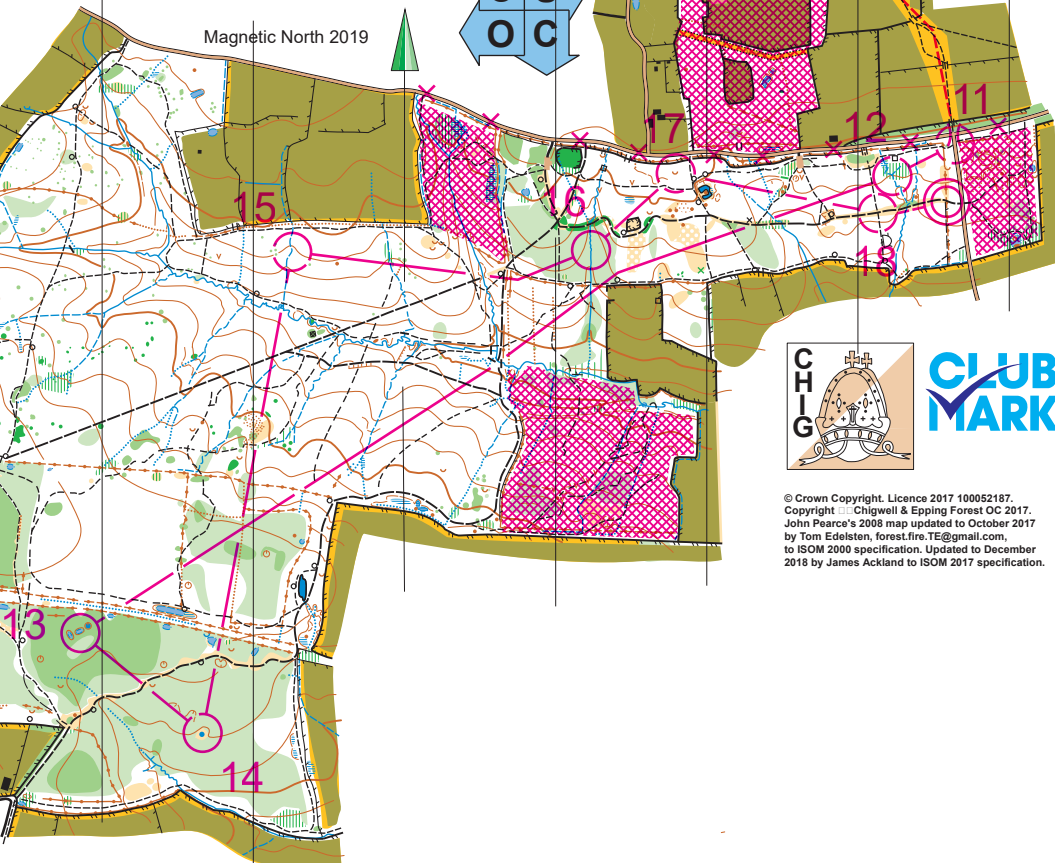

Broxbourne and Wormley Woods

Scale 1:15000
Contour Interval 5m

- Forest - fast run
- Forest - slow run
- Forest - walk
- Forest - fight
- Light undergrowth
- Undergrowth - walk
- Rough open land
- Open land
- Scattered trees
- Out of bounds
- Distinct vegetation boundary
- Road, forest road, vehicle track
- Major, minor, unclear path
- High, low fence
- Ruined fence, gate/gap
- Contour, index contour, formline
- Large, small earthwall
- Gully, dry/shallow ditch
- Stream, ditch, linear marsh, bridge
- Pond, marsh, seasonal marsh
- Large, linear, small knoll
- Large, small depression, pit
- Building, culvert
- Statue, hide, distinctive tree

Grid reference TL 321059

Magnetic North 2019

0 metres 500

Icenian				
Brown	10.0 km	205 m		
|----- 110 m ----->△				
△	←	↘	↙	
1 33			10x10	
2 36				
3 40				
4 84				
5 97				
6 85				
7 45				
8 43				
9 87				
10 47				
○----- 520 m ----->○				
11 48				
12 91				
13 96				
14 51				
15 56				
16 58				
17 59				
18 61				
○----- 140 m ----->○				
Courses close 15:00